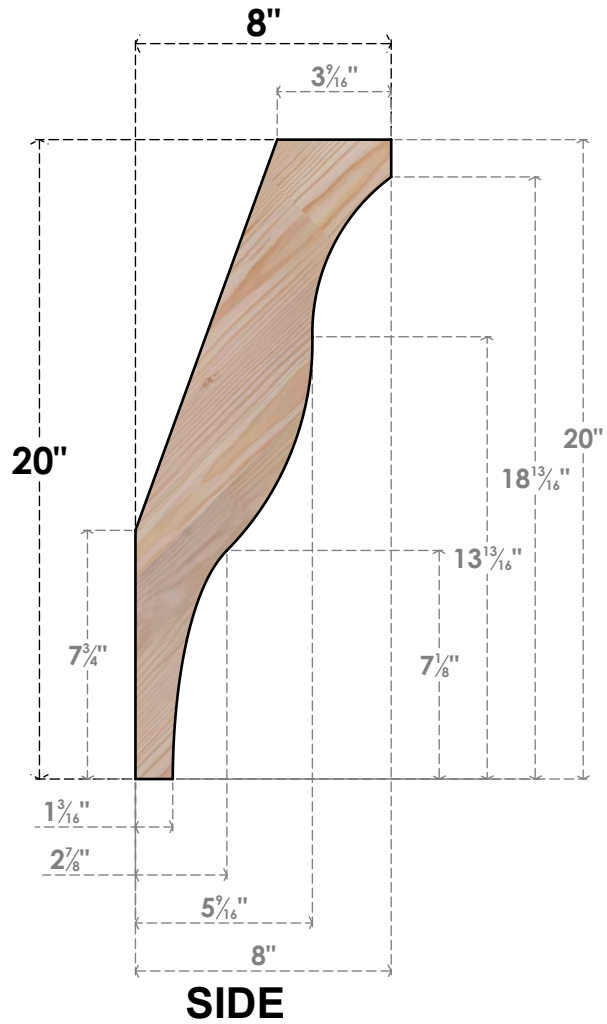

BRC04X08X20FST00SDF

3 1/2"W X 8"D X 20"H FUNSTON SMOOTH BRACE, DOUGLAS FIR

EKENA MILLWORK
 2300 WEST MAIN ST.
 CLARKSVILLE, TX 75426
 TOLL FREE: 866-607-0453
 WWW.EKENAMILLWORK.COM

NOTES

1. INSTALLATION TO BE COMPLETED IN ACCORDANCE WITH MANUFACTURER'S SPECIFICATIONS.
2. DRAWING MAY NOT BE TO SCALE
3. THIS DRAWING IS INTENDED FOR DESIGN AND PLANNING PURPOSES ONLY.
4. ALL INFORMATION CONTAINED HEREIN WAS CURRENT AT THE TIME OF DEVELOPMENT BUT MUST BE REVIEWED AND APPROVED BY THE PRODUCT MANUFACTURER TO BE CONSIDERED ACCURATE.
5. PRODUCTS ARE NOT KILN DRIED. THIS ITEM IS UNIQUE AND WILL CONTAIN THE NATURAL VARIATIONS THAT THE WOOD SPECIES OFFERS. THIS MAY RESULT IN VARIATIONS UP TO 1/4"