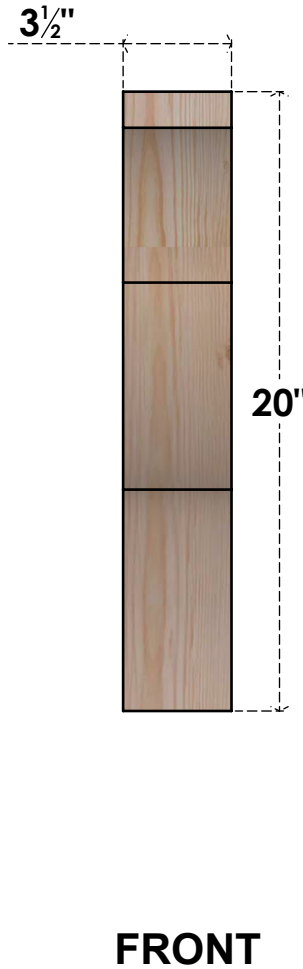

BRC04X08X20FST00SDF

3 1/2"W X 8"D X 20"H FUNSTON SMOOTH BRACE, DOUGLAS FIR

EKENA MILLWORK
 2300 WEST MAIN ST.
 CLARKSVILLE, TX 75426
 TOLL FREE: 866-607-0453
 WWW.EKENAMILLWORK.COM

NOTES

1. INSTALLATION TO BE COMPLETED IN ACCORDANCE WITH MANUFACTURER'S SPECIFICATIONS.
2. DRAWING MAY NOT BE TO SCALE
3. THIS DRAWING IS INTENDED FOR DESIGN AND PLANNING PURPOSES ONLY.
4. ALL INFORMATION CONTAINED HEREIN WAS CURRENT AT THE TIME OF DEVELOPMENT BUT MUST BE REVIEWED AND APPROVED BY THE PRODUCT MANUFACTURER TO BE CONSIDERED ACCURATE.
5. PRODUCTS ARE NOT KILN DRIED. THIS ITEM IS UNIQUE AND WILL CONTAIN THE NATURAL VARIATIONS THAT THE WOOD SPECIES OFFERS. THIS MAY RESULT IN VARIATIONS UP TO 1/4"